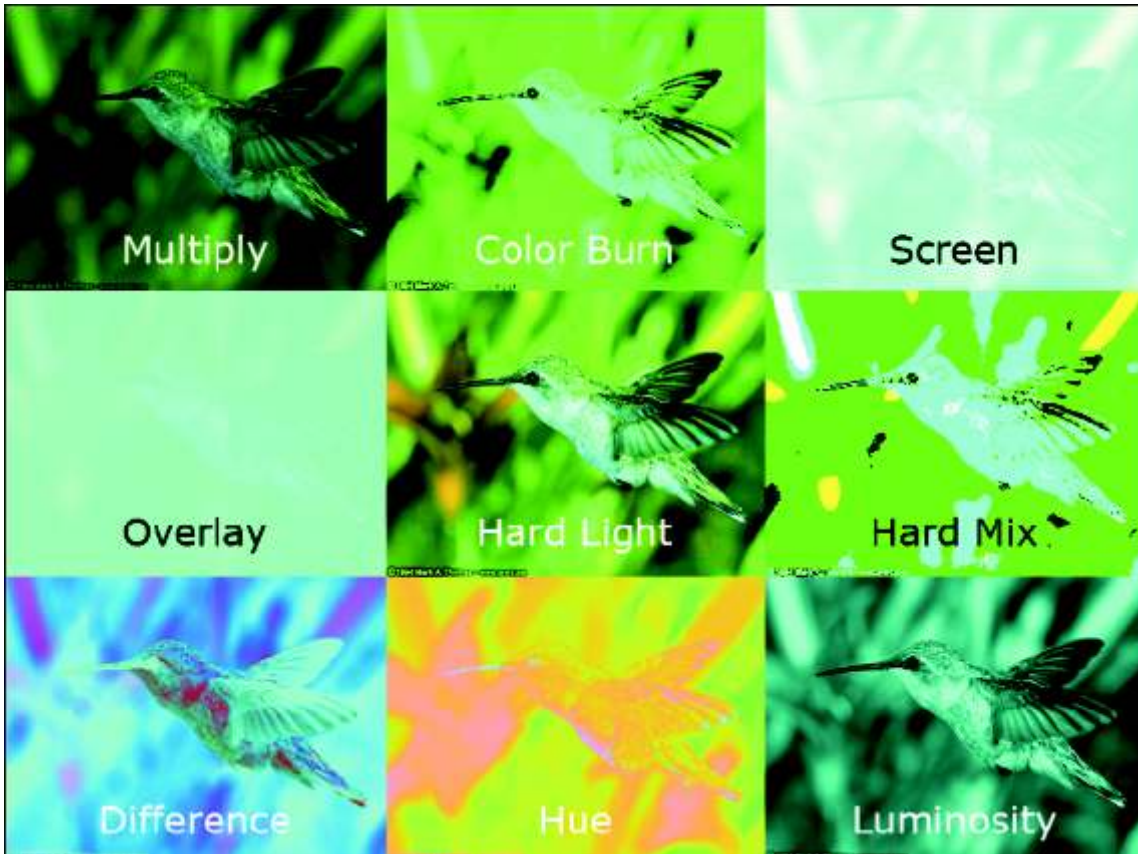

Spot Healing Brush Tool

Patch Tool

(Blending modes)

Opacity.

(Blending modes).

(- Opacity)

(normal)

xt Tool- (T).