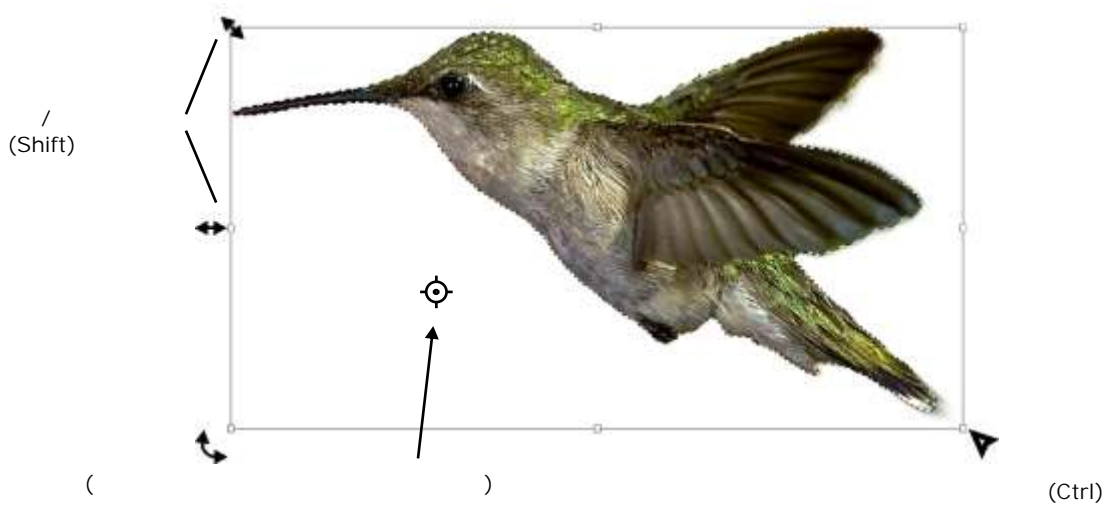

Image size

1. Resample image i Constrain Propotrioms.

Image size (Resolution)

2. () - Resample image i Constrain Propotrioms,

3. - Resample image,

1,2 3

4. Resample image (Bicubic j Resample Image,).

Canvas Size - nchor -

Rotate Canvas -

180°	180
90° CW	90
90° CCW	90
Arbitrary...	
Flip Canvas Horizontal	-
Flip Canvas Vertical	-

Crop Tool -
size, Canvas Size i Rotate Canvas)

Image

1.) Crop Tool-a, Crop Tool-
Enter () Crop.
2. Crop Tool-a

(Transform i Free transform)

- 1.
 2. Edit/Free Transform (: CtrlT)
 3. Corel Draw- / Ctrl Shift
 4. Enter, a
- ().

Edit/

Again	Shift+Ctrl+T
Scale	
Rotate	
Skew	
Distort	
Perspective	
Warp	
Rotate 180°	
Rotate 90° CW	
Rotate 90° CCW	
Flip Horizontal	
Flip Vertical	