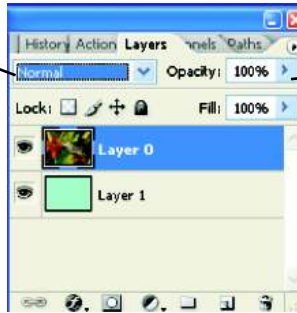

Spot Healing Brush Tool

Patch Tool

(Blending modes)

Opacity.

(Blending modes).

(- Opacity)

(normal)

xt Tool- (T).