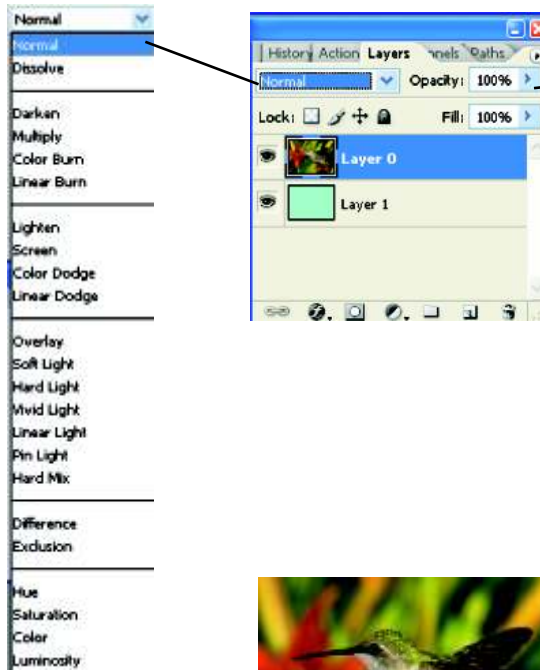

Spot Healing Brush Tool

Patch Tool

(Blending modes)

Opacity.

(Blending modes).

(- Opacity)

(normal)

xt Tool- (T).