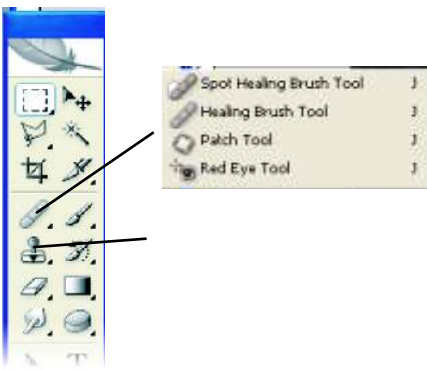

(Transform i Free transform)

- 1.
 2. Edit/Free Transform (: CtrlT)
 3. Corel Draw- / Ctrl Shift
 4. Enter, a
- ().

Edit/

Again	Shift+Ctrl+T
Scale	
Rotate	
Skew	
Distort	
Perspective	
Warp	
Rotate 180°	
Rotate 90° CW	
Rotate 90° CCW	
Flip Horizontal	
Flip Vertical	